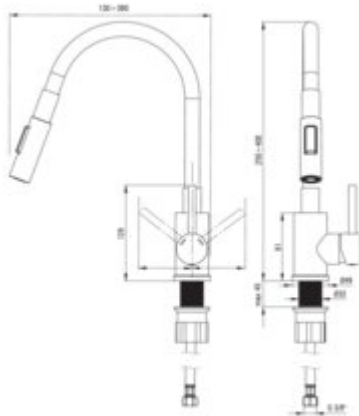

LUNO Kitchen tap

Product code: BOC_B740

EAN: 5907650850427

Color: nero, brushed steel

Warranty [years]: 7

Mixer

Finish	steel
Material	steel 304
Mixer type	single-handle, mixer
Installation method	standing
Flow class [l/min]	Z - 4-9 l/min
Acoustic group [dB]	I (x <= 20)

Mixer cartridge

Ceramic cartridge size	35 mm
------------------------	-------

Spout

Spout type	elastic
------------	---------

Connecting hose

Length [mm]	600
Installation thread	3/8"
Connection thread	M10

Hand shower

Number of functions	2
---------------------	---

Features:

- Z flow class (4-9 l/min) allowing for water consumption reduction
- The mounting sleeve facilitates the installation of the mixer
- 45 cm connection hoses included
- 2-function spout
- Only the best materials, the quality of which has been confirmed by laboratory tests
- Durable hose ends made of brass
- Cleaning agent for fixtures in all colors available