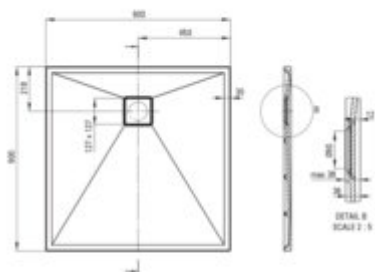

CORREO

Granite shower tray, square

Product code: KQR_541B

EAN: 5907650883838

Color: beige

Warranty [years]: 10

Material	granite
Shape	square
Width [mm]	900
Length [mm]	900
Height [mm]	36
Installation method	directly on the spout, on the construction material support, on the floor level
Drain diameter	90
possibility to cut to size	yes
Hydrophobicity	yes

Features:

- Properties of Deante granite: resistance to impact, high temperature, discoloration, therm
- Hydrophobic properties repel water molecules
- The finish enriched with silver ions adds antiseptic properties
- For installation at floor level, directly on the screed or supported by construction mater
- Possibility of cutting the granite shower tray
- Warning! The NHC_029C siphon fits this shower tray
- Warning! The NHC_029D siphon fits this shower tray
- Anti-slip properties of granite shower trays
- Dedicated cleaning agent, safe for cleaned surfaces
- Only the best materials, the quality of which has been confirmed by laboratory tests