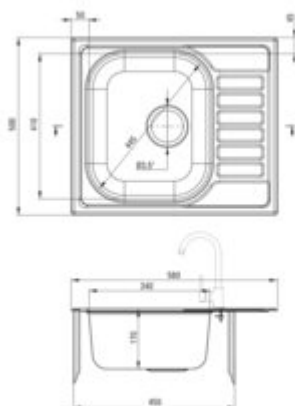

SOUL

Steel sink, 1-bowl with drainer

Product code: ZEO_311A

EAN: 5908212018118

Color: décor

Warranty [years]: 2

Sink

Finish	décor
Surface type	décor
Material	steel 304
Installation method	inset
Number of bowls	1
Minimum cabinet width [mm]	450
Width [mm]	500
Length [mm]	580
Height [mm]	170
Bowl depth [mm]	170
Cut-out Length [mm]	560
Cut-out Width [mm]	480
Reversible	yes
Equipped with accessories	yes
Drain diameter	3.5"

Sink waste kit

Finish	steel
Plug type	manual
Low siphon/ Space saver	yes
possibility to connect a dishwasher/ washing machine	yes

Features:

- High-strength stainless steel
- The sink is equipped with fittings with a connection to the dishwasher
- Natural antiseptic properties of steel
- The décor finish has increased scratch resistance
- Dedicated cleaning agent, safe for cleaned surfaces
- Reversible steel sink - install with the bowl on the left or right side
- Self-drilling tap hole - without voiding the warranty.