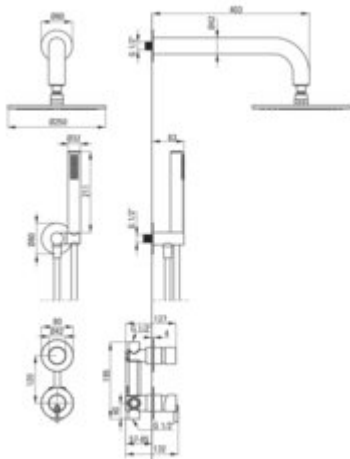

SILIA

Concealed shower set, with a shower head

Product code: NQS_C9YK

EAN: 5907650870630

Color: brushed bronze

Warranty [years]: 7

 deante

Mixer

Mixer type	single-handle, mixer
Installation method	concealed
Flow class [l/min]	S - 15.1-19.8 l/min
Acoustic group [dB]	I (x ≤ 20)

Spout

Spout type	still
Range of shower/ bath spout [mm]	382

Shower overhead

Shape	round
Material	brass
Diameter [mm]	250
Anti-calc	yes

Hand shower

Number of functions	1
Anti-calc	yes
Stream type	rain
Additional features	cool-out

Hose

Length [mm]	1500
Braid material	PVC
Anti-twist	1

Angled hose connector

Finish	brushed bronze
Connection type	for the hose with hand shower holder
Shape	round
Material	brass
Connection thread	yes
Concealed mounting	yes

Features:

- Deante Design Studio Collection
- Innovative and easy-to-maintain coating - brushed bronze
- Coating applied using the PVD method
- Noble form and timeless simplicity
- Adjustable shower hand angle
- Flush-mounted installation ensures the aesthetics of the bathroom
- Anti-twist system, preventing the hose from twisting
- Anti-calc hand shower
- Durable hose ends made of brass
- Cool-out hand shower
- The faucet includes a concealed element
- Ceramic mechanical Click type function switch