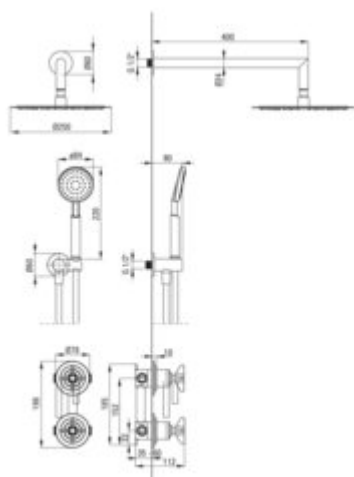

TEMISTO

Concealed shower set

Product code: NAC_09QT

EAN: 5907650817710

Color: chrome

Warranty [years]: 7

Mixer

Mixer type	mixer, two-handle
Installation method	concealed
Flow class [l/min]	S - 15.1-19.8 l/min
Acoustic group [dB]	I (x ≤ 20)

Spout

Spout type	still
Range of shower/ bath spout [mm]	400

Shower overhead

Shape	round
Material	brass
Diameter [mm]	250
Anti-calc	yes
Number of functions	1

Hand shower

Number of functions	1
Anti-calc	yes
Stream type	rain

Hose

Length [mm]	1500
Braid type	double braided
Braid material	stainless steel
Anti-twist	2

Angled hose connector

Finish	chrome
Connection type	for the hose with hand shower holder
Shape	round
Material	brass
Connection thread	yes
Concealed mounting	yes

Features:

- Deante Design Studio Collection
- Dedicated cleaning agent, safe for cleaned surfaces
- Design that connects the past with the future
- Only the best materials, the quality of which has been confirmed by laboratory tests
- Flush-mounted installation ensures the aesthetics of the bathroom
- The mixer body is made of the highest quality brass
- Anti-calc hand shower
- Anti-twist system, preventing the hose from twisting
- Anti-calc system facilitating the removal of limescale deposits