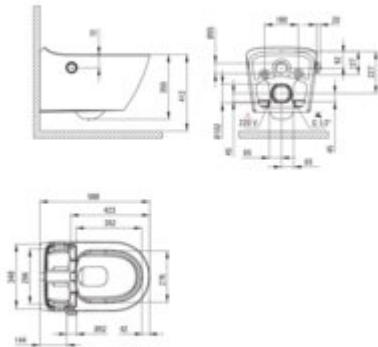

SILIA

Smart WC bowl, with automatic seat

Product code: CSID6ZPW

EAN: 5907650891123

Color: white

Warranty [years]: 10

Finish	white
Material	ceramic
with bidet function	yes
Type	wall-mounted
Rim type	rimless
Hidden mountings	yes
Width [mm]	348
Length [mm]	588
Height [mm]	349
Mounting holes spacing / Axis [mm]	180
Antibacterial	no
Toilet seat	included
Mounting kit included	yes
Additional features	toilet seat included

Features:

- User detection sensor - automatic seat lifting when you approach
- Heated seat - four temperature comfort levels
- Automatic lid opening - just wave your foot
- Gentle feminine bidet wash
- Rear wash - effective and comfortable water hygiene
- Comfortable drying at selected temperature
- ECO mode -- intelligent energy saving
- Automatic nozzle cleaning
- Antibacterial and antiseptic properties
- UV nozzle sterilization
- The Smart WC bowl is designed for installation on a standard Deante concealed frame