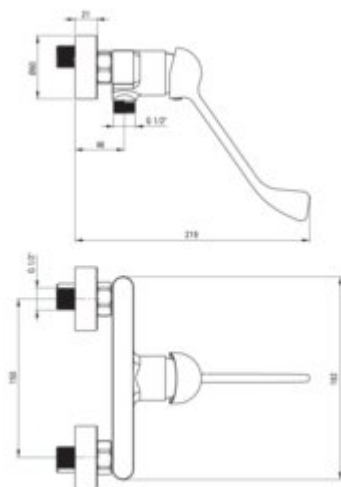

ALPINIA Shower mixer

Product code: BGA_040C

EAN: 5908212078075

Color: chrome

Warranty [years]: 7

Mixer

Finish	chrome
Material	brass
Mixer type	single-handle, mixer
Installation method	wall-mounted
Total mixer height [mm]	219
Flow class [l/min]	B <= 25.2 (19.9 - 25.2)
Acoustic group [dB]	I (x <= 20)
Check valves	yes
Clinic lever	yes

Mixer cartridge

Ceramic cartridge size	35 mm
------------------------	-------

Features:

- Light and subtle design
- The mixer body is made of the highest quality brass
- Extended Clinic lever for easy operation
- Only the best materials, the quality of which has been confirmed by laboratory tests
- The mixer is equipped with non-return valves so that the mixed water does not flow back in
- Cleaning agent for fixtures in all colors available