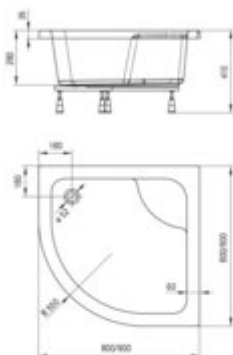

DEEP

Acrylic shower tray, half round

Product code: KTD_042B

EAN: 5908212008096

Color: white

Warranty [years]: 2

Finish	white
Material	acrylic
Shape	half round
Width [mm]	800
Length [mm]	800
Height [mm]	280
Depth [mm]	250
arc radius [mm]	550
Installation method	on the floor level
Drain diameter	50
Metal concealed toilet frame with adjustable feet	yes
to be completed with the housing	yes

Features:

- Important! The shower tray is sold without a cover. The KTD_0420 cover fits the shower tray
- Durable acrylic material that maintains its shine and color
- Metal frame with adjustable feet included
- Attention: waste trap NHC_025C or half-siphon NHC_620K and CLICK-CLACK plug can be used with
- Dedicated cleaning agent, safe for cleaned surfaces
- Only the best materials, the quality of which has been confirmed by laboratory tests