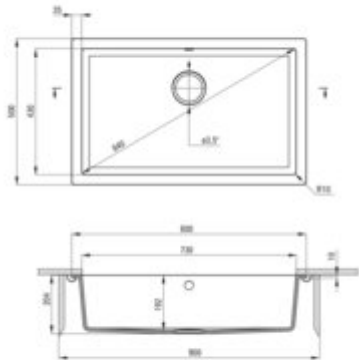

CORDA

Granite sink, 1-bowl

Product code: ZQA_G10D
EAN: 5908212080863
Color: metallic graphite
Warranty [years]: 18

Sink

Finish	metallic graphite
Surface type	matte
Material	granite
Installation method	undermount, inset
Number of bowls	1
Minimum cabinet width [mm]	900
Width [mm]	500
Length [mm]	800
Height [mm]	204
Bowl depth [mm]	192
Cut-out Length [mm]	780
Cut-out Width [mm]	480
Cut-out Length [mm]	730
Cut-out Width [mm]	430
Equipped with accessories	yes
Drain diameter	3.5"

Sink waste kit

Finish	nero
Plug type	manual
Low siphon/ Space saver	yes
possibility to connect a dishwasher/ washing machine	yes

Features:

- Deante Design Studio Collection
- Properties of Deante granite: resistance to impact, high temperature, discoloration, therm
- Longest, 18 years warranty
- Hydrophobic properties repel water molecules
- The exceptionally spacious and deep bowl will even accommodate trays taken out of the oven
- Space-saving siphon which facilitates e.g. sorting waste
- Dedicated cleaning agent, safe for cleaned surfaces
- Possibility to purchase a drainer that perfectly fits this model
- The finish enriched with silver ions adds antiseptic properties
- Strainer uniformly dyed in mass
- ATTENTION! Before cutting a hole in the tabletop to install the sink, take into account th