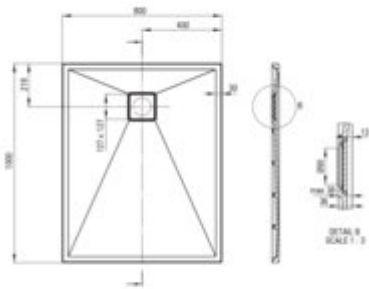

CORREO

Granite shower tray, rectangular

Product code: KQR_A46B

EAN: 5907650878940

Color: alabaster

Warranty [years]: 10

Finish	white
Material	granite
Shape	rectangular
Width [mm]	800
Length [mm]	1000
Height [mm]	36
Installation method	on the floor level, directly on the spout, on the construction material support
Drain diameter	90
possibility to cut to size	yes
Hydrophobicity	yes

Features:

- Hydrophobic properties repel water molecules
- Properties of Deante granite: resistance to impact, high temperature, discoloration, therm
- For installation at floor level, directly on the screed or supported by construction mater
- Possibility of cutting the granite shower tray
- Warning! The NHC_029C siphon fits this shower tray
- Warning! The NHC_029D siphon fits this shower tray
- Only the best materials, the quality of which has been confirmed by laboratory tests
- Dedicated cleaning agent, safe for cleaned surfaces
- Anti-slip properties of granite shower trays
- The finish enriched with silver ions adds antiseptic properties