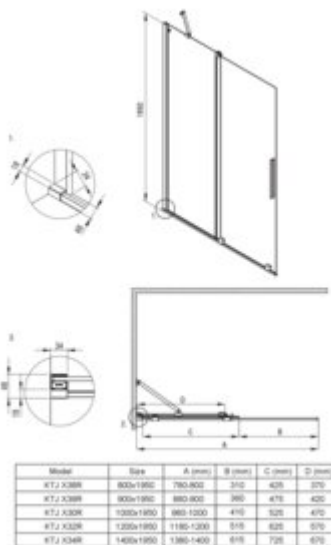

PRIZMA
Shower cabin, rectangular

Product code: KPNNP12S09

EAN: 5907650899563

Color: nero

Warranty [years]: 5

Showe cabin (KTJ_N32R)

Finish	nero
Width [mm]	1200
Height [mm]	1950
Glass finish	transparent
Glass thickness [mm]	6
Active cover	yes
Side dimension [mm]	1200
Railings	short to perpendicular wall/long to parallel wall
Tempered glass TOTAL WHITE	no
Reversible doors	yes
Installation without shower tray possible	yes
Possibility to install a railing to a perpendicular wall	yes

Showe cabin (KTJ_N39P)

Finish	nero
Width [mm]	900
Height [mm]	1950
Glass finish	transparent
Glass thickness [mm]	6
Active cover	yes
Side dimension [mm]	880
Tempered glass TOTAL WHITE	no
Reversible doors	yes
Installation without shower tray possible	yes

Shower door

rails adjustable stiffening the cabin

Features:

- Safe and durable tempered glass
- Hydrophobic Active-Cover coating that makes it easier for water to run off the glass
- Dedicated to Active Cover surfaces
- Only the best materials, the quality of which has been confirmed by laboratory tests
- Possibility to install the cabin without a shower tray, directly on the tiles
- Resistance to impacts, chemicals and stains in accordance with PN-EN 14428+A1:2008 norm, c
- Free combination of elements
- Dedicated cleaning agent, safe for cleaned surfaces