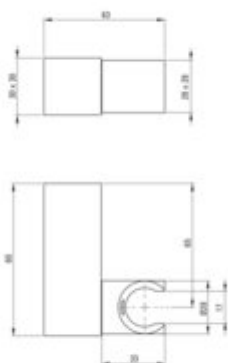

SQUARE Wall bracket, for hand shower

Product code: ANS_021U

EAN: 5908212080474

Color: chrome

Warranty [years]: 2

Finish	chrome
Shape	square
Material	brass
installation	wall-mounted
Hand shower angle adjustment	yes