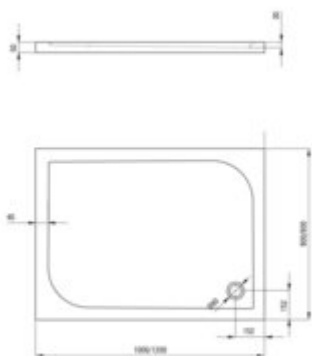

CUBIC

Acrylic shower tray, rectangular

Product code: KTK_046B

EAN: 5908212053294

Color: white

Warranty [years]: 2

Finish	white
Material	acrylic
Shape	rectangular
Width [mm]	800
Length [mm]	1000
Height [mm]	50
Depth [mm]	30
Installation method	directly on the spout, on the construction material support, on the floor level
Drain diameter	90

Features:

- Durable acrylic material that maintains its shine and color
- For installation at floor level, directly on the screed or supported by construction mater
- Dedicated cleaning agent, safe for cleaned surfaces
- Hygienic certificate of the National Institute of Hygiene confirming the product's complia
- Only the best materials, the quality of which has been confirmed by laboratory tests
- Warning! The NHC_029C siphon fits this shower tray
- Warning! The NHC_029D siphon fits this shower tray