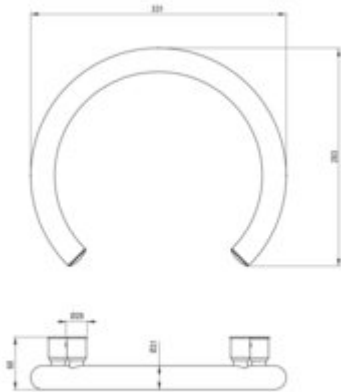

VITAL

Wall-mounted grab bar, horseshoe-shaped

Product code: NIV_B41G

EAN: 5908212071618

Color: nero

Warranty [years]: 2

Finish	nero
Surface type	matte
Material	steel 304
Height [mm]	283
Width [mm]	331
Depth [mm]	68
Load [kg]	150
Multifunctional product	yes