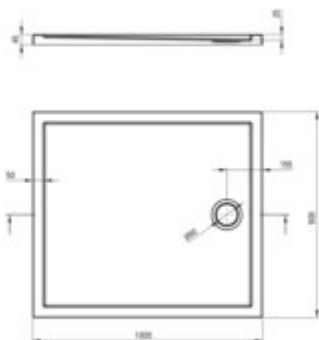

PRIZMA

Acrylic shower tray, rectangular

Product code: KTJ_085B

EAN: 5907650872306

Color: white

Warranty [years]: 2

Finish	white
Material	acrylic
Shape	rectangular
Width [mm]	900
Length [mm]	1000
Height [mm]	45
Installation method	directly on the spout, on the floor level, on the construction material support
Drain diameter	90

Features:

- Durable acrylic material that maintains its shine and color
- Only the best materials, the quality of which has been confirmed by laboratory tests
- For installation at floor level, directly on the screed or supported by construction mater
- Note! The NHC_029C and NHC_029D siphons are compatible with the shower tray.