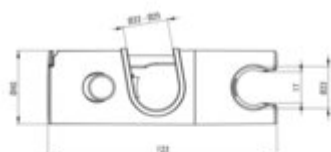

EASY-FIX

Hand shower bracket, for the sliding bar

Product code: ANM_N21U

EAN: 5907650873747

Color: nero

Warranty [years]: 2

Finish	nero
Surface type	matte
Material	ABS
Height [mm]	48
Width [mm]	123
Depth [mm]	40