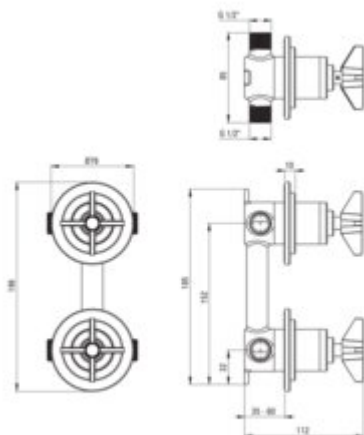

TEMISTO

Shower mixer, concealed

Product code: BQT_M44P

EAN: 5907650811138

Color: brass

Warranty [years]: 7

Mixer

Finish	brass
Material	brass
Mixer type	mixer, two-handle
Installation method	concealed
Flow class [l/min]	S - 15.1-19.8 l/min
Acoustic group [dB]	I (x <= 20)

Mixer cartridge

Ceramic cartridge size	35 mm
Cold start	no

Function switch

Switch type	ceramic mechanical
-------------	--------------------

Features:

- Deante Design Studio Collection
- Flush-mounted installation ensures the aesthetics of the bathroom
- Innovative and durable brass color coating
- Ceramic function switch
- Hand-crafted elements
- Design that connects the past with the future
- The mixer body is made of the highest quality brass
- Only the best materials, the quality of which has been confirmed by laboratory tests
- Cleaning agent for fixtures in all colors available