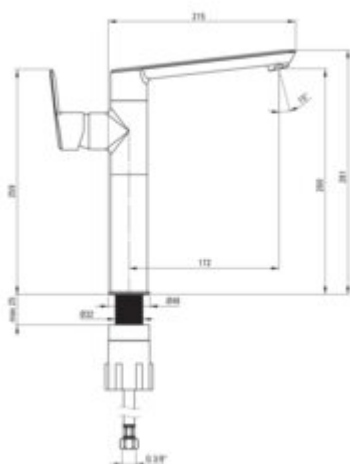

ARNIKA

Washbasin tap, tall

Product code: BQA_R20K

EAN: 5907650833277

Color: brushed gold

Warranty [years]: 7

Mixer

Finish brushed gold

Material brass

Mixer type single-handle, mixer

Installation method standing

Total mixer height [mm] 281

Flow class [l/min] A <= 15 (9.1 - 15)

Acoustic group [dB] I (x <= 20)

Mixer cartridge

Ceramic cartridge size 35 mm

Aerator

Aerator type silicone

Aerator size M24

Water flow reduction missing

Features:

- Design full of beauty and harmony
- The variety of colours gives many arrangement possibilities
- Innovative and easy to maintain brushed gold coating
- The mixer body is made of the highest quality brass
- The mixer is equipped with a stream aerator
- The mounting sleeve facilitates the installation of the mixer
- 45 cm connection hoses included
- Silicone aerator for easy limescale removal
- The lever on the side makes it easier to keep the spout clean
- we recommend buying a universal plug in the color of the mixer
- Only the best materials, the quality of which has been confirmed by laboratory tests
- Cleaning agent for fixtures in all colors available
- Coating applied using the PVD method
- Deante Design Studio Collection