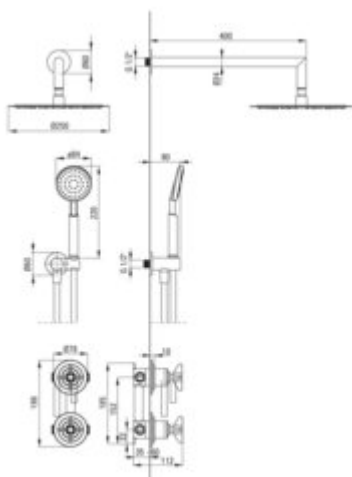

TEMISTO

Concealed shower set

Product code: NAC_N9QT

EAN: 5907650817727

Color: nero

Warranty [years]: 7

Mixer

| | |
|---------------------|---------------------|
| Mixer type | mixer, two-handle |
| Installation method | concealed |
| Flow class [l/min] | S - 15.1-19.8 l/min |
| Acoustic group [dB] | I (x ≤ 20) |

Spout

| | |
|----------------------------------|-------|
| Spout type | still |
| Range of shower/ bath spout [mm] | 325 |

Shower overhead

| | |
|---------------------|-------|
| Shape | round |
| Material | brass |
| Diameter [mm] | 250 |
| Anti-calc | yes |
| Number of functions | 1 |

Hand shower

| | |
|---------------------|------|
| Number of functions | 1 |
| Anti-calc | yes |
| Stream type | rain |

Angled hose connector

| | |
|--------------------|--------------------------------------|
| Finish | nero |
| Connection type | for the hose with hand shower holder |
| Shape | round |
| Material | brass |
| Connection thread | yes |
| Concealed mounting | yes |