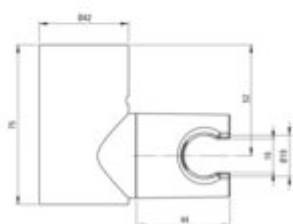

ROUND

Wall bracket, for hand shower

Product code: ANO_F21U

EAN: 5907650834946

Color: brushed steel

Warranty [years]: 2

Finish	steel
Shape	round
Material	ABS
installation	wall-mounted
Hand shower angle adjustment	yes