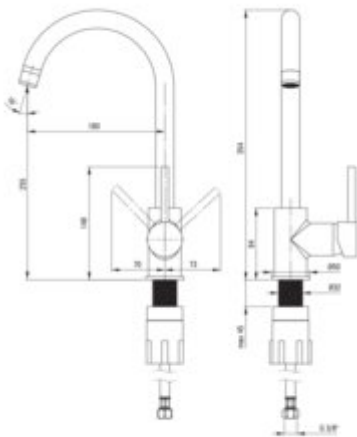

NEMEZJA

Kitchen tap

Product code: BEN_A62M

EAN: 5907650819660

Color: alabaster

Warranty [years]: 7

Mixer

Finish	alabaster
Material	brass
Mixer type	single-handle, mixer
Installation method	standing
Total mixer height [mm]	350
Flow class [l/min]	Z - 4-9 l/min
Acoustic group [dB]	I (x <= 20)

Mixer cartridge

Ceramic cartridge size	35 mm
------------------------	-------

Spout

Spout type	swivel
Mixer spout range [mm]	195
Material	stainless steel

Aerator

Aerator type	honeycomb
Aerator size	M22

Connecting hose

Length [mm]	450
Installation thread	3/8"
Connection thread	M10

Features:

- The mixer body is made of the highest quality brass
- The mixer is equipped with a stream aerator
- The mounting sleeve facilitates the installation of the mixer
- 45 cm connection hoses included
- Z flow class (4-9 l/min) allowing for water consumption reduction
- Only the best materials, the quality of which has been confirmed by laboratory tests
- Cleaning agent for fixtures in all colors available