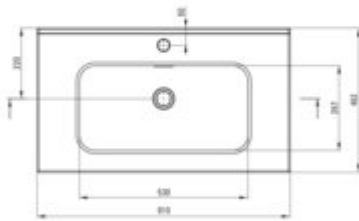

TUBO

Ceramic washbasin, recessed

Product code: CTU_6U8W

EAN: 5907650882244

Color: white

Warranty [years]: 10

Finish	white
Material	ceramic
Installation method	furniture, recessed
Width [mm]	462
Length [mm]	810
Height [mm]	176
Depth [mm]	125
Hole for the tap	yes

Features:

- Hard and durable ceramics does not lose its properties with long use
- Antibacterial coating, preventing the growth of microorganisms
- Only the best materials, the quality of which has been confirmed by laboratory tests
- Dedicated cleaning agent, safe for cleaned surfaces