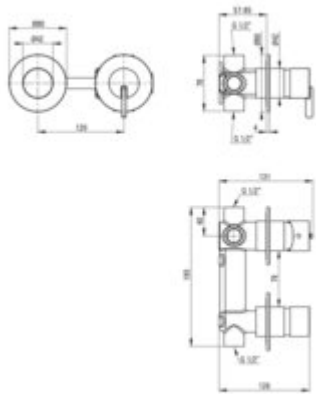

SILIA Shower mixer

Product code: BQS_A46P

EAN: 5907650863625

Color: bianco

Warranty [years]: 7

Mixer

Finish	bianco
Material	brass
Mixer type	single-handle, mixer
Installation method	concealed
Flow class [l/min]	S - 15.1-19.8 l/min
Acoustic group [dB]	I (x ≤ 20)

Mixer cartridge

Ceramic cartridge size	35 mm
------------------------	-------

Function switch

Switch type	click mechanical
-------------	------------------

Features:

- Deante Design Studio Collection
- Only the best materials, the quality of which has been confirmed by laboratory tests
- Noble form and timeless simplicity
- Ceramic mechanical Click type function switch
- Cleaning agent for fixtures in all colors available
- Innovative and easy-to-maintain coating - bianco