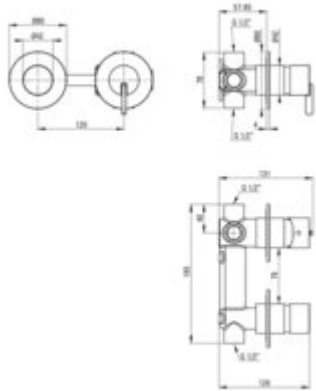

SILIA Shower mixer

Product code: BQS_R46P

EAN: 5907650863632

Color: brushed gold

Warranty [years]: 7

Mixer

Finish	brushed gold
Material	brass
Mixer type	single-handle, mixer
Installation method	concealed
Flow class [l/min]	S - 15.1-19.8 l/min
Acoustic group [dB]	I (x ≤ 20)

Mixer cartridge

Ceramic cartridge size	35 mm
------------------------	-------

Function switch

Switch type	click mechanical
-------------	------------------

Features:

- Deante Design Studio Collection
- Only the best materials, the quality of which has been confirmed by laboratory tests
- Noble form and timeless simplicity
- Ceramic mechanical Click type function switch
- Cleaning agent for fixtures in all colors available
- Innovative and easy to maintain brushed gold coating
- Coating applied using the PVD method