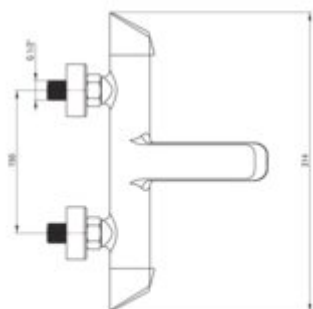

ARNIKA

Bath mixer, wall-mounted

Product code: BQA_R10M

EAN: 5907650833178

Color: brushed gold

Warranty [years]: 7

Mixer

Finish	brushed gold
Material	brass
Mixer type	two-handle, mixer
Installation method	wall-mounted
Flow class [l/min]	S - 15.1-19.8 l/min
Acoustic group [dB]	I (x ≤ 20)
Check valves	yes

Mixer cartridge

Ceramic cartridge size	35 mm
------------------------	-------

Spout

Spout type	still
Mixer spout range [mm]	184

Function switch

Switch type	ceramic mechanical
-------------	--------------------

Aerator

Aerator type	silicone
Aerator size	M24
Water flow reduction	missing

Features:

- Deante Design Studio Collection
- Design full of beauty and harmony
- The variety of colours gives many arrangement possibilities
- Innovative and easy to maintain brushed gold coating
- Silicone aerator for easy limescale removal
- Mechanical ceramic function switch
- The mixer body is made of the highest quality brass
- The mixer is equipped with non-return valves so that the mixed water does not flow back in
- Cleaning agent for fixtures in all colors available
- Only the best materials, the quality of which has been confirmed by laboratory tests
- Coating applied using the PVD method