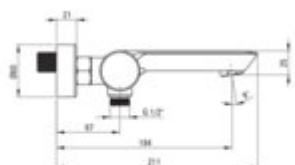

ARNIKA

Bath mixer, wall-mounted

Product code: BQA_R10M

EAN: 5907650833178

Color: brushed gold

Warranty [years]: 7

Mixer

Finish	brushed gold
Material	brass
Mixer type	two-handle, mixer
Installation method	wall-mounted
Flow class [l/min]	S - 15.1-19.8 l/min
Acoustic group [dB]	I (x ≤ 20)
Check valves	yes

Mixer cartridge

Ceramic cartridge size	35 mm
------------------------	-------

Spout

Spout type	still
Mixer spout range [mm]	184

Function switch

Switch type	ceramic mechanical
-------------	--------------------