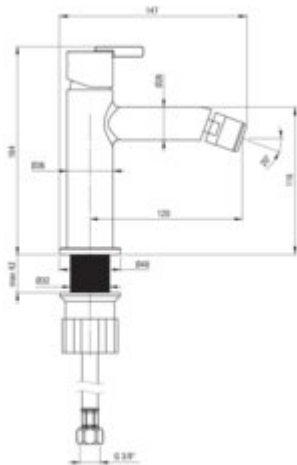

SILIA Bidet tap

Product code: BQS_030M

EAN: 5907650854746

Color: chrome

Warranty [years]: 7

Mixer

Finish	chrome
Material	brass
Mixer type	single-handle, mixer
Installation method	standing
Flow class [l/min]	Z - 4-9 l/min
Acoustic group [dB]	I (x <= 20)

Mixer cartridge

Ceramic cartridge size	25 mm
------------------------	-------

Spout

Spout type	still
Mixer spout range [mm]	120
Material	brass

Aerator

Aerator type	silicone
Aerator size	M22

Connecting hose

Length [mm]	450
Installation thread	3/8"
Connection thread	M10

Features:

- Deante Design Studio Collection
- Noble form and timeless simplicity
- The mixer body is made of the highest quality brass
- 45 cm connection hoses included
- The mounting sleeve facilitates the installation of the mixer
- Only the best materials, the quality of which has been confirmed by laboratory tests
- The mixer is equipped with a stream aerator
- Z flow class (4-9 l/min) allowing for water consumption reduction
- Cleaning agent for fixtures in all colors available
- Silicone aerator for easy limescale removal