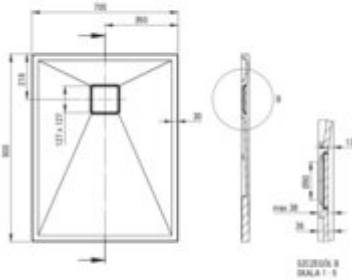

CORREO
Granite shower tray, rectangular

Product code: KQR_A71B
EAN: 5907650835677
Color: alabaster
Warranty [years]: 10

Finish	white
Material	granite
Shape	rectangular
Width [mm]	700
Length [mm]	900
Height [mm]	36
Installation method	on the floor level, directly on the spout, on the construction material support
Drain diameter	90
possibility to cut to size	yes
Hydrophobicity	yes

Features:

- Properties of Deante granite: resistance to impact, high temperature, discoloration, therm
- Hydrophobic properties repel water molecules
- For installation at floor level, directly on the screed or supported by construction mater
- Possibility of cutting the granite shower tray
- Warning! The NHC_029C siphon fits this shower tray
- Warning! The NHC_029D siphon fits this shower tray
- Dedicated cleaning agent, safe for cleaned surfaces
- Only the best materials, the quality of which has been confirmed by laboratory tests
- Anti-slip properties of granite shower trays
- The finish enriched with silver ions adds antiseptic properties