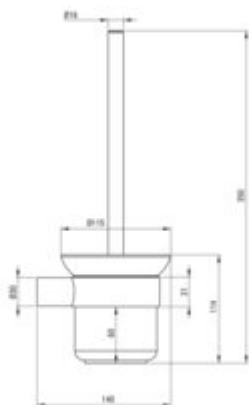

ROUND
Toilet brush, wall-mounted

Product code: ADR_N711
EAN: 5908212087916
Color: nero
Warranty [years]: 2

bathroom accessories

Finish	nero
Surface type	matte
Material	glass, stainless steel
Height [mm]	350
Width [mm]	115
Depth [mm]	140
Mounting kit included	yes