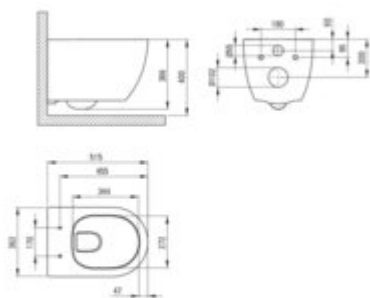

ROUND

Toilet bowl, with seat

Product code: CGRD6ZPW

EAN: 5907650863564

Color: white

Warranty [years]: 10

Toilet bowl

Finish	white
Material	ceramic
Type	wall-mounted
Rim type	rimless
Hidden mountings	yes
Width [mm]	362
Length [mm]	515
Height [mm]	366
Mounting holes spacing / Axis [mm]	180
Toilet seat	included
Mounting kit included	yes

Toilet seat

Finish	white
Material	duroplast
Slow-close toilet seat	yes
Slim toilet seat	yes
Width [mm]	366
Length [mm]	448
Quick seat detachment	yes
Antibacterial	yes
Adjustable mounting spacing	no

Features:

- Hard and durable ceramics does not lose its properties with long use
- Antibacterial coating, preventing the growth of microorganisms
- Only the best materials, the quality of which has been confirmed by laboratory tests
- Rimless bowl for easy cleaning and hygiene
- Soft-close toilet seat included
- Hygienic certificate of the National Institute of Hygiene confirming the product's complia
- Mounting system with hidden fixings
- Dedicated cleaning agent, safe for cleaned surfaces