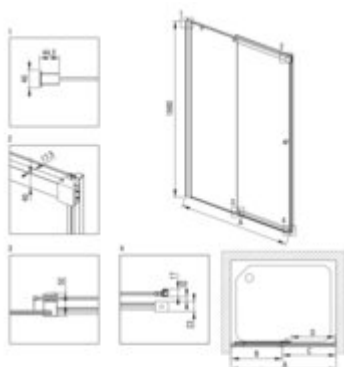

KERRIA PLUS Shower doors

Product code: KTSPN18P

EAN: 5907650836612

Color: nero

Warranty [years]: 5

Model	Size (mm)	A (mm)	B (mm)	C (mm)	D (mm)	A+H (mm)	A+H+K (mm)
KTSPN18P	1800x2000	885	1810	485	305	1220	1885
KTSPN18P	1700x2000	885	1710	485	305	1120	1785
KTSPN18P	1600x2000	885	1610	485	305	1020	1685
KTSPN18P	1500x2000	885	1510	485	305	920	1585
KTSPN18P	1400x2000	885	1410	485	305	820	1485
KTSPN18P	1300x2000	885	1310	485	305	720	1385
KTSPN18P	1200x2000	885	1210	485	305	620	1285
KTSPN18P	1100x2000	885	1110	485	305	520	1185
KTSPN18P	1000x2000	885	1010	485	305	420	1085

Shower door

Finish	nero
Width [mm]	1800
Height [mm]	2000
Glass finish	transparent
Glass thickness [mm]	6
Active cover installation	yes
Masking of assembly elements	to be completed with KTS walk-in
Profiles levelling the curvature of the walls	yes
Holders	yes
Tempered glass TOTAL WHITE	with safety
Reversible doors	yes
Silent closing	yes
Installation without shower tray possible	yes
Lifting hinges	no
Hinges flush with the glass	no
possibility to cut the upper guide and threshold strip	yes
Showe cabin	
Side dimension [mm]	1810

Features:

- Safe and durable tempered glass
- Hydrophobic Active-Cover coating that makes it easier for water to run off the glass
- Dedicated to Active Cover surfaces
- TOTALWHITE transparent glass
- Reversible door that allows the cabin to be mounted on the right or left side
- Covering of assembly elements
- Profiles leveling the curvature of the walls
- Hinges in the plane of the glass
- Modern handles with rubber protection
- Only the best materials, the quality of which has been confirmed by laboratory tests
- Dedicated cleaning agent, safe for cleaned surfaces
- Precise door closing through lifting hinges
- Resistance to impacts, chemicals and stains in accordance with PN-EN 14428+A1:2008 norm, c
- The shower enclosure can be installed directly on tiles or on Correo (KQR) granite shower trays as well as Kerria Plus (KTS) and Silia (KSKA) acrylic shower trays.