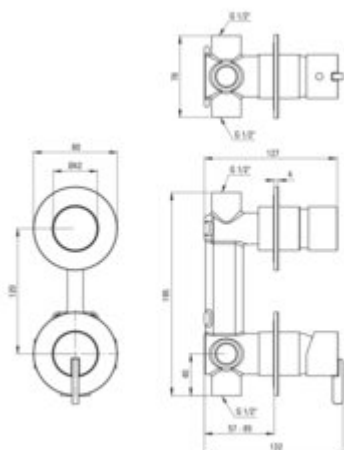

SILIA

Shower mixer

Product code: BQS_044P

EAN: 5907650857150

Color: chrome

Warranty [years]: 7

Mixer

Finish	chrome
Material	brass
Mixer type	single-handle, mixer
Installation method	concealed
Flow class [l/min]	S - 15.1-19.8 l/min
Acoustic group [dB]	I (x ≤ 20)

Mixer cartridge

Ceramic cartridge size	35 mm
------------------------	-------

Function switch

Switch type	click mechanical
-------------	------------------

Features:

- Deante Design Studio Collection
- Noble form and timeless simplicity
- Ceramic mechanical Click type function switch
- Flush-mounted installation ensures the aesthetics of the bathroom
- The mixer body is made of the highest quality brass
- Only the best materials, the quality of which has been confirmed by laboratory tests
- Cleaning agent for fixtures in all colors available