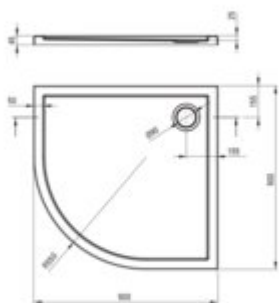

PRIZMA
Acrylic shower tray, half round

Product code: KTJ_093B

EAN: 5907650872375

Color: white

Warranty [years]: 2

Finish	white
Material	acrylic
Shape	half round
Width [mm]	900
Length [mm]	900
Height [mm]	45
arc radius [mm]	550
Installation method	directly on the spout, on the floor level, on the construction material support
Drain diameter	90

Features:

- Durable acrylic material that maintains its shine and color
- Only the best materials, the quality of which has been confirmed by laboratory tests
- For installation at floor level, directly on the screed or supported by construction mater