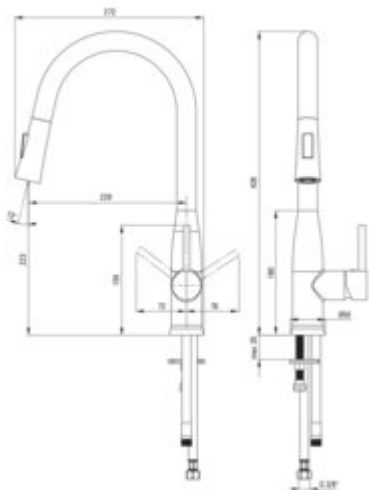

#### Mixer

Finish	bianco
Material	brass
Mixer type	mixer, single-handle
Installation method	standing
Total mixer height [mm]	439
Flow class [l/min]	Z - 4-9 l/min
Acoustic group [dB]	I (x <= 20)
Check valves	yes

#### Mixer cartridge

Ceramic cartridge size	35 mm
------------------------	-------

#### Spout

Spout type	pull-out
Mixer spout range [mm]	229
Material	stainless steel

#### Connecting hose

Length [mm]	450
Installation thread	3/8"
Connection thread	M10