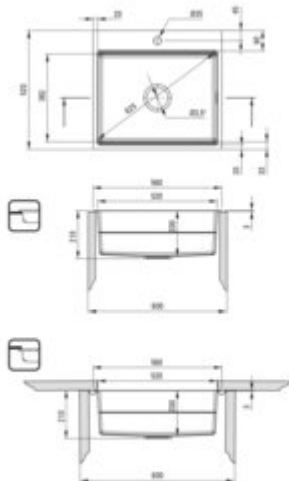

## Steel sink, 1-bowl

Product code: ZRM\_010A

EAN: 5908212054833

Color: brushed steel

Warranty [years]: 2

### Sink

Finish	steel
Surface type	brushed
Material	steel 304
Installation method	inset, undermount, flush
Number of bowls	1
Minimum cabinet width [mm]	600
Width [mm]	520
Length [mm]	560
Height [mm]	219
Bowl depth [mm]	205
Cut-out Length [mm]	540
Cut-out Width [mm]	500
Cut-out Length [mm]	520
Cut-out Width [mm]	383
Steel thickness [mm]	1
Equipped with accessories	yes
Drain diameter	3.5"
Number of holes	1

### Features:

- Set of magnetic accessories
- Finish - brushed steel
- Space-saving siphon which facilitates e.g. sorting waste
- ATTENTION! Before cutting a hole in the tabletop to install the sink, take into account th