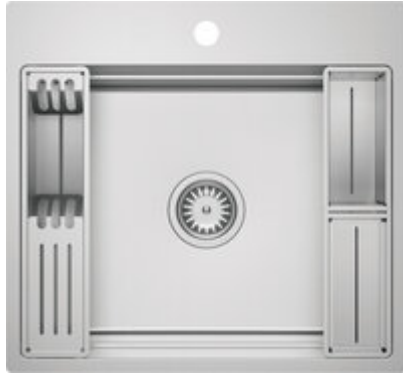

# MAGNETIC

## Steel sink, 1-bowl

Product code: ZRM\_010A

EAN: 5908212054833

Color: brushed steel

Warranty [years]: 2

### Sink

Finish	steel
Surface type	brushed
Material	steel 304
Installation method	inset, undermount, flush
Number of bowls	1
Minimum cabinet width [mm]	600
Width [mm]	520
Length [mm]	560
Height [mm]	219
Bowl depth [mm]	205
Cut-out Length [mm]	540
Cut-out Width [mm]	500
Cut-out Length [mm]	520
Cut-out Width [mm]	383
Steel thickness [mm]	1
Equipped with accessories	yes
Drain diameter	3.5"
Number of holes	1

### Features:

- Set of magnetic accessories
- Finish - brushed steel
- Space-saving siphon which facilitates e.g. sorting waste
- ATTENTION! Before cutting a hole in the tabletop to install the sink, take into account th