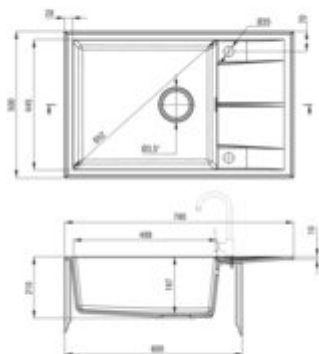

Product code: ZQE_T11B

EAN: 5907650874287

Color: anthracite metallic

Warranty [years]: 18

Sink

Finish	anthracite metallic
Surface type	matte
Material	granite
Installation method	inset
Number of bowls	1
Minimum cabinet width [mm]	600
Width [mm]	500
Length [mm]	780
Height [mm]	210
Bowl depth [mm]	197
Cut-out Length [mm]	760
Cut-out Width [mm]	480
Reversible	yes
Equipped with accessories	yes
Drain diameter	3.5"
Number of holes	2

Sink waste kit

Finish	steel
Plug type	automatic, with a button
Low siphon/ Space saver	yes
possibility to connect a dishwasher/ washing machine	yes

Features:

- Deante Design Studio Collection
- Properties of Deante granite: resistance to impact, high temperature, discoloration, therm
- Longest, 18 years warranty
- The sink is equipped with fittings with a connection to the dishwasher
- Hydrophobic properties repel water molecules
- The finish enriched with silver ions adds antiseptic properties
- The exceptionally spacious and deep bowl will even accommodate trays taken out of the oven
- Possibility to buy a sponge hook that fits perfectly with this model.
- Possibility to buy a cloth rail that fits perfectly with this model
- Reversible sink - possibility to install the bowl on the left or the right side
- Dedicated cleaning agent, safe for cleaned surfaces
- Space-saving siphon which facilitates e.g. sorting waste
- Possibility to purchase a drainer that perfectly fits this model
- Automatic plug activated with a CLICK button