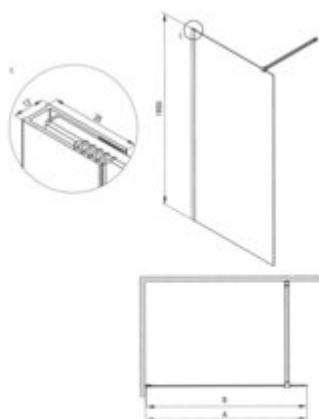

PRIZMA
Shower wall, walk-in

Product code: KTJ_N37P

EAN: 5907650885535

Color: nero

Warranty [years]: 5

Model	Size	A (mm)	B (mm)
KTJ_N37P	700x1950	680	1950
KTJ_N37P	800x1950	780	1950
KTJ_N37P	900x1950	880	1950
KTJ_N37P	1000x1950	980	1950
KTJ_N37P	1100x1950	1080	1950
KTJ_N37P	1200x1950	1180	1950

Shower door

rails adjustable stiffening the cabin

Showe cabin

Finish	nero
Width [mm]	700
Height [mm]	1950
Glass finish	transparent
Glass thickness [mm]	6
Active cover	yes
Side dimension [mm]	680
Reversible doors	yes
Installation without shower tray	yes possible