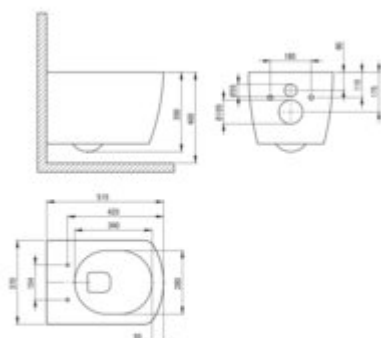

BLUR

Toilet bowl, with seat

Product code: CDZD6ZPW

EAN: 5907650820413

Color: white

Warranty [years]: 10

Toilet bowl

Finish	white
Material	ceramic
Type	wall-mounted
Rim type	rimless
Hidden mountings	yes
Width [mm]	370
Length [mm]	513
Height [mm]	350
Mounting holes spacing / Axis [mm]	180
Toilet seat	included
Mounting kit included	yes

Features:

- Hard and durable ceramics does not lose its properties with long use
- Antibacterial coating, preventing the growth of microorganisms
- Rimless bowl for easy cleaning and hygiene
- Soft-close toilet seat included
- Mounting system with hidden fixings
- Hygienic certificate of the National Institute of Hygiene confirming the product's complia
- Dedicated cleaning agent, safe for cleaned surfaces