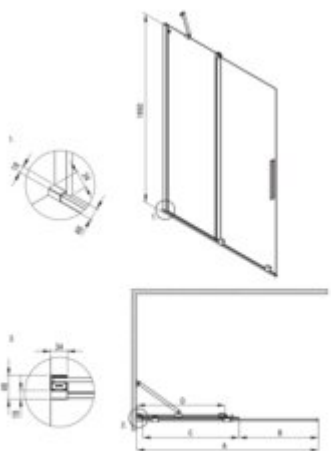

## Shower wall, walk-in

**Product code:** KTJ\_039R

**EAN:** 5907650816423

**Color:** chrome

**Warranty [years]:** 5

Model	Size	A (mm)	B (mm)	C (mm)	D (mm)
KTJ K39R	900x1950	790-800	210	400	270
KTJ K39R	900x1950	890-900	260	470	320
KTJ K39R	1200x1950	990-1000	410	520	470
KTJ K39R	1200x1950	1190-1200	510	620	570
KTJ K39R	1400x1950	1390-1400	610	720	670

Finish	chrome
Width [mm]	900
Height [mm]	1950
Glass finish	transparent
Glass thickness [mm]	6
Active cover	yes
Side dimension [mm]	900
Railings	short to perpendicular wall/long to parallel wall
Tempered glass TOTAL WHITE	no
Reversible doors	yes
Installation without shower tray possible	yes
Possibility to install a railing to a perpendicular wall	yes

### Features:

- Safe and durable tempered glass
- Possibility to install the cabin without a shower tray, directly on the tiles
- Hydrophobic Active-Cover coating that makes it easier for water to run off the glass
- Only the best materials, the quality of which has been confirmed by laboratory tests
- Reversible door that allows the cabin to be mounted on the right or left side
- Dedicated to Active Cover surfaces
- The railings give the structure rigidity
- Resistance to impacts, chemicals and stains in accordance with PN-EN 14428+A1:2008 norm, c
- Dedicated cleaning agent, safe for cleaned surfaces
- Can be combined with a second sliding wall and the Prizma walk-in shower wall
- Possibility of mounting the cabin directly on tiles or on Correo granite (KQR) and Kerria Plus acrylic (KTS) shower trays
- The set includes two rails - short and long
- Free combination of elements