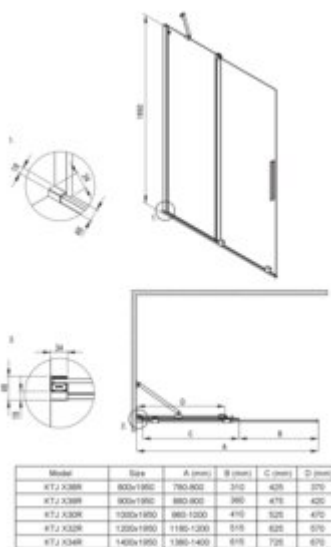

PRIZMA
Shower cabin, rectangular

Product code: KPNCP10S08

EAN: 5907650899297

Color: brushed bronze

Warranty [years]: 5

Showe cabin (KTJ_C30R)

Finish	brushed bronze
Width [mm]	1000
Height [mm]	1950
Glass finish	transparent
Glass thickness [mm]	6
Active cover	yes
Side dimension [mm]	1000
Railings	short to perpendicular wall/long to parallel wall
Reversible doors	yes
Installation without shower tray possible	yes
Possibility to install a railing to a perpendicular wall	yes

Showe cabin (KTJ_C38P)

Finish	brushed bronze
Width [mm]	800
Height [mm]	1950
Glass finish	transparent
Glass thickness [mm]	6
Active cover	yes
Side dimension [mm]	780
Reversible doors	yes
Installation without shower tray possible	yes