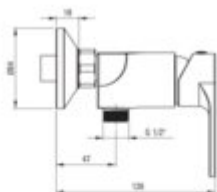

Product code: BGA_04RM

EAN: 5907650857280

Color: chrome

Warranty [years]: 7