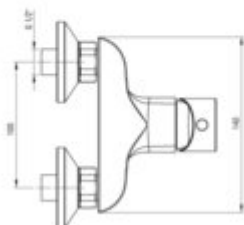

### Mixer

Finish	chrome
Material	brass
Mixer type	single-handle, mixer
Installation method	wall-mounted
Flow class [l/min]	S - 15.1-19.8 l/min
Acoustic group [dB]	I (x <= 20)

### Mixer cartridge

Ceramic cartridge size	35 mm
------------------------	-------