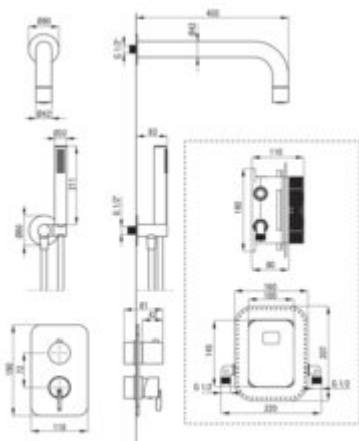

SILIA
Concealed shower set, with mixer
BOX

Product code: BXYZ0QSM
EAN: 5907650858799
Color: chrome
Warranty [years]: 7

Mixer

Mixer type	Concealed BOX, mixer
Installation method	concealed
Flow class [l/min]	B <= 25.2 (19.9 - 25.2)
Acoustic group [dB]	I (x <= 20)

Spout

Spout type	still
Range of shower/ bath spout [mm]	382

Shower overhead

Shape	round
Material	brass
thickness	42
Diameter [mm]	42
Anti-calc	yes
Number of functions	1
Stream type	rain

Hand shower

Number of functions	1
Anti-calc	yes
Stream type	rain
Additional features	cool-out

Angled hose connector

Finish	steel
Connection type	for the hose with hand shower holder
Shape	round
Material	brass
Connection thread	yes
Concealed mounting	yes

Features:

- Deante Design Studio Collection
- 3-function shower switch, able to lock to 2 functions
- Noble form and timeless simplicity
- Only the best materials, the quality of which has been confirmed by laboratory tests
- Flush-mounted installation ensures the aesthetics of the bathroom
- Adjustable shower hand angle
- Anti-calc hand shower
- Optimal cone-shaped water flow
- Cool-out hand shower
- Anti-twist system, preventing the hose from twisting
- Timelessness and unlimited creative possibilities
- Convenient installation - you can install the BOX now and choose external elements at any
- Cleaning agent for fixtures in all colors available
- Durable hose ends made of brass