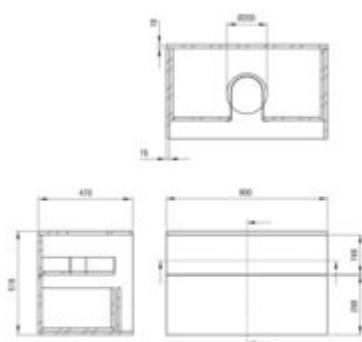

PRIZMA

Bathroom vanity, with granit washbasin

Product code: SDKB8SAU6B

EAN: 5908212004210

Color: cashmere

Warranty [years]: 2

Furniture

Finish	cashmere
Installation method	wall-mounted
Width [mm]	800
Height [mm]	520
Depth [mm]	470
Material	MDF, particle board
Mounting kit included	no