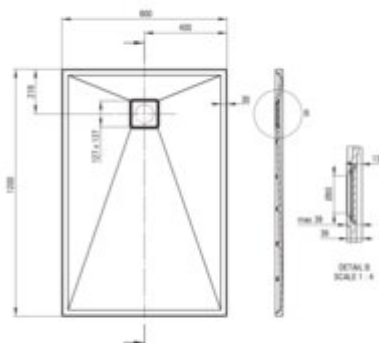

CORREO Granite shower tray, rectangular

Product code: KQR_N44B

EAN: 5908212095775

Color: nero

Warranty [years]: 10

Finish	nero
Material	granite
Shape	rectangular
Width [mm]	800
Length [mm]	1200
Height [mm]	36
Installation method	directly on the spout, on the floor level, on the construction material support
Drain diameter	90
possibility to cut to size	yes
Hydrophobicity	yes

Features:

- Properties of Deante granite: resistance to impact, high temperature, discoloration, therm
- Hydrophobic properties repel water molecules
- For installation at floor level, directly on the screed or supported by construction mater
- Possibility of cutting the granite shower tray
- Warning! The NHC_029C siphon fits this shower tray
- Warning! The NHC_029D siphon fits this shower tray
- Dedicated cleaning agent, safe for cleaned surfaces
- Only the best materials, the quality of which has been confirmed by laboratory tests
- Anti-slip properties of granite shower trays
- The finish enriched with silver ions adds antiseptic properties