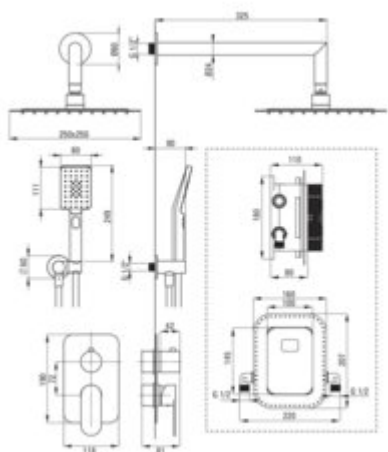

ALPINIA
Concealed shower set, with mixer
BOX

Product code: BXYZNGAM

EAN: 5907650821038

Color: nero

Warranty [years]: 7

Mixer

Mixer type	Concealed BOX, mixer
Installation method	concealed
Flow class [l/min]	B <= 25.2 (19.9 - 25.2)
Acoustic group [dB]	I (x <= 20)

Spout

Spout type	still
Range of shower/ bath spout [mm]	325

Shower overhead

Shape	square
Material	stainless steel
Width [mm]	250
Length [mm]	250
Anti-calc	yes
Number of functions	1
Stream type	rain

Hand shower

Number of functions	3
Anti-calc	yes
Stream type	rain, mist, mixed

Hose

Length [mm]	1500
Braid material	PVC
Anti-twist	1

Angled hose connector

Finish	nero
Connection type	for the hose with hand shower holder
Shape	round
Material	brass
Connection thread	yes
Concealed mounting	yes

Features:

- Innovative, durable and easy to clean Nero coating
- Convenient installation - you can install the BOX now and choose external elements at any
- The best materials guarantee durability and reliability of the product
- Timelessness and unlimited creative possibilities
- Complementarity and comprehensiveness of the offer
- The hand shower with Anti-calc system facilitates the removal of limescale
- Flush-mounted installation ensures the aesthetics of the bathroom
- Z flow class (4-9 l/min) allowing for water consumption reduction
- Adjustable shower hand angle
- Durable hose ends made of brass
- Anti-twist system, preventing the hose from twisting
- Light and subtle design
- Only the best materials, the quality of which has been confirmed by laboratory tests
- Dedicated cleaning agent, safe for cleaned surfaces
- The mixer body is made of the highest quality brass