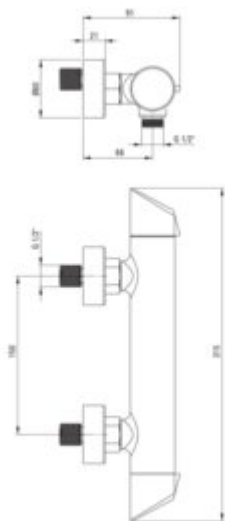

## Shower mixer, wall-mounted

**Product code:** BQA\_R40M

**EAN:** 5907650833352

**Color:** brushed gold

**Warranty [years]:** 7

### Mixer

|                         |                     |
|-------------------------|---------------------|
| Finish                  | brushed gold        |
| Material                | brass               |
| Mixer type              | two-handle, mixer   |
| Installation method     | wall-mounted        |
| Total mixer height [mm] | 91                  |
| Flow class [l/min]      | S - 15.1-19.8 l/min |
| Acoustic group [dB]     | I (x ≤ 20)          |
| Check valves            | yes                 |

### Mixer cartridge

|                        |       |
|------------------------|-------|
| Ceramic cartridge size | 35 mm |
|------------------------|-------|