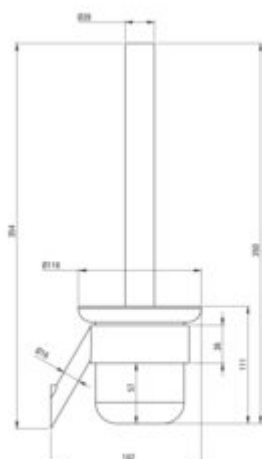

SILIA
Toilet brush, wall-mounted

Product code: ADI_Z711

EAN: 5907650811763

Color: gold

Warranty [years]: 2

bathroom accessories

Finish	gold
Surface type	shine
Height [mm]	350
Width [mm]	75
Depth [mm]	75

Features: