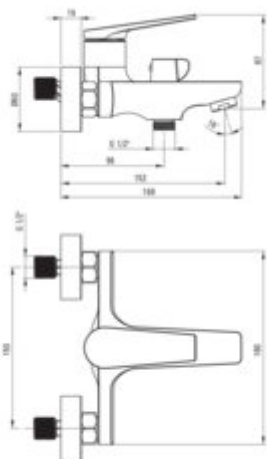

IVO

Bath mixer, wall-mounted

Product code: BLI_010M

EAN: 5907650871170

Color: chrome

Warranty [years]: 5

Mixer

Finish	chrome
Material	brass
Mixer type	single-handle, mixer
Installation method	wall-mounted
Flow class [l/min]	S - 15.1-19.8 l/min
Acoustic group [dB]	II (20 < x <= 30)

Mixer cartridge

Ceramic cartridge size	30 mm
------------------------	-------

Function switch

Switch type	ceramic mechanical
-------------	--------------------

Aerator

Aerator type	honeycomb
Aerator size	M24