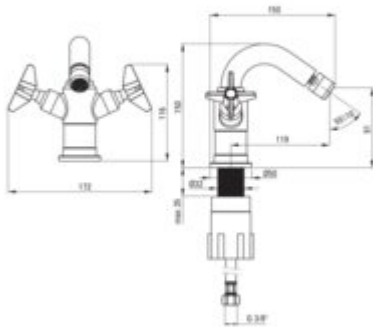

## Mixer

Finish	chrome
Material	brass
Mixer type	two-handle
Installation method	standing
Total mixer height [mm]	150
Flow class [l/min]	Z - 4-9 l/min
Acoustic group [dB]	I (x <= 20)

## Mixer cartridge

Ceramic cartridge size	1/2"
------------------------	------

## Spout

Spout type	swivel
Mixer spout range [mm]	119
Material	stainless steel

## Connecting hose

Length [mm]	450
Installation thread	3/8"
Connection thread	M10