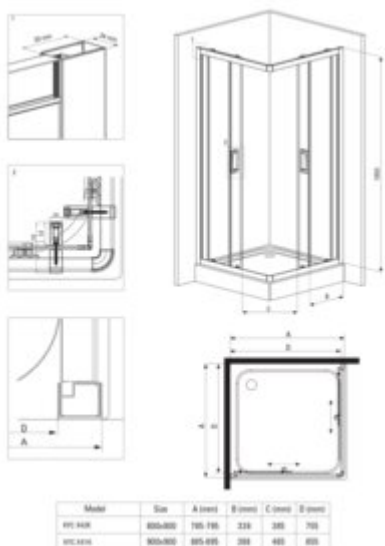

FUNKIA
Shower cabin, square

Product code: KYC_641K
EAN: 5908212008799
Color: chrome
Warranty [years]: 5

Finish	chrome
Shape	square
Width [mm]	900
Length [mm]	900
Height [mm]	1850
Glass finish	frosted
Glass thickness [mm]	5
Side dimension [mm]	895
Adjustment range from [mm]	-10
Masking of assembly elements	yes
Profiles levelling the curvature of the walls	yes
Silent closing	yes
Installation without shower tray possible	yes
Detachable lower rollers	yes

Features:

- Only the best materials, the quality of which has been confirmed by laboratory tests
- Safe and durable tempered glass
- Bottom rollers allow for the door detachment and easier product care
- Covering of assembly elements
- Possibility to install the cabin without a shower tray, directly on the tiles
- Dedicated cleaning agent, safe for cleaned surfaces
- Profiles leveling the curvature of the walls
- Resistance to impacts, chemicals and stains in accordance with PN-EN 14428+A1:2008 norm, c
- Enclosure sold without the tray