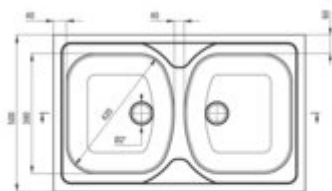

### Sink

Finish	décor
Surface type	décor
Material	steel 201
Installation method	lay-on
Number of bowls	2
Minimum cabinet width [mm]	800
Width [mm]	500
Length [mm]	800
Height [mm]	130
Bowl depth [mm]	130
2nd bowl depth [mm]	130
Equipped with accessories	yes
Drain diameter	2"