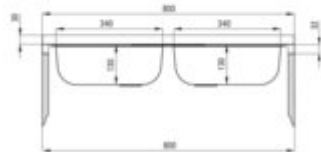

### Sink

Finish	décor
Surface type	décor
Material	steel 201
Installation method	lay-on
Number of bowls	2
Minimum cabinet width [mm]	800
Width [mm]	500
Length [mm]	800
Height [mm]	130
Bowl depth [mm]	130
2nd bowl depth [mm]	130
Equipped with accessories	yes
Drain diameter	2"